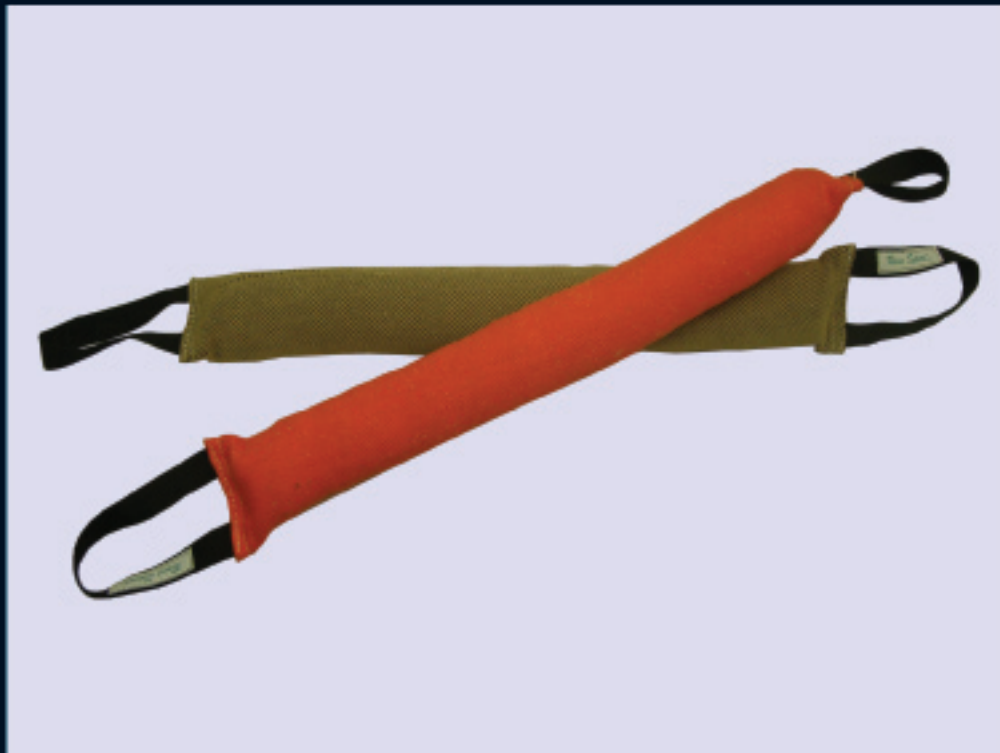

Training Dolly

Description: